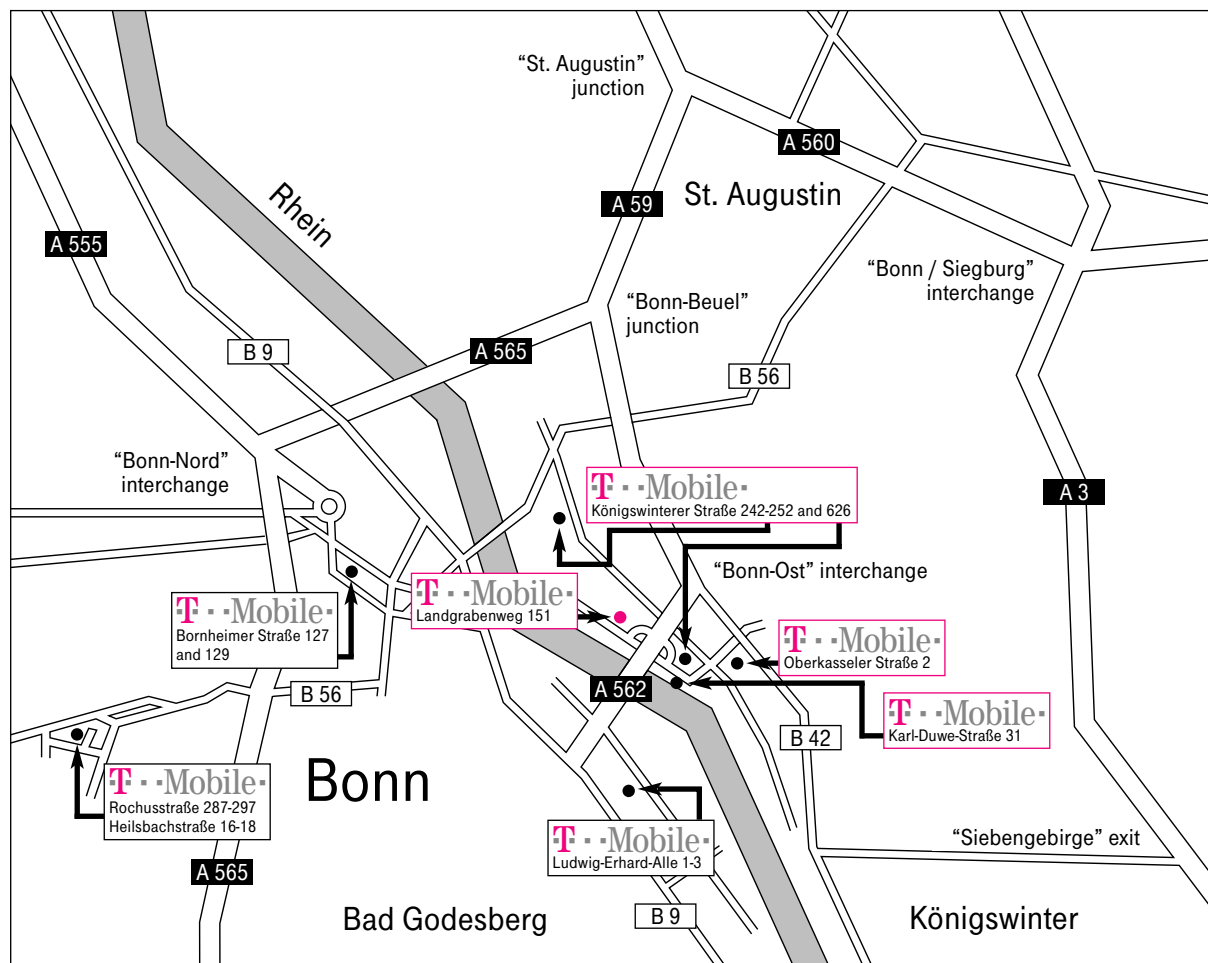

# Finding your way to T-Mobile

Sites on the east side of the Rhine

**T-Mobile Deutschland GmbH - Landgrabenweg 151 - 53227 Bonn**  
**Telephone +49 (0) 2 28 / 9 36-0 - Fax +49 (0) 2 28 / 9 36-93 60**

### **A 3 (southbound)**

At the "Heumar" motorway junction, take the A 59 in the direction of the airport; ► then follow instructions as for A 59.

### **A 565**

At the "Bonn-Beuel" interchange, take the A 59 towards the "Bundeshaus"; ► then follow instructions as for the A 59.

## ■ By public transport

From "Hauptbahnhof" (Bonn main station), you can take the number 622 bus (towards "Ramersdorf"), or the number 632 bus (towards "Ramersdorf/Oberholtdorf") to the main entrance at Landgrabenweg, getting off at the "Schießbergweg" stop; or you can take the number 62 tram (towards "Oberkassel"), getting off at the "Schießbergweg" stop.